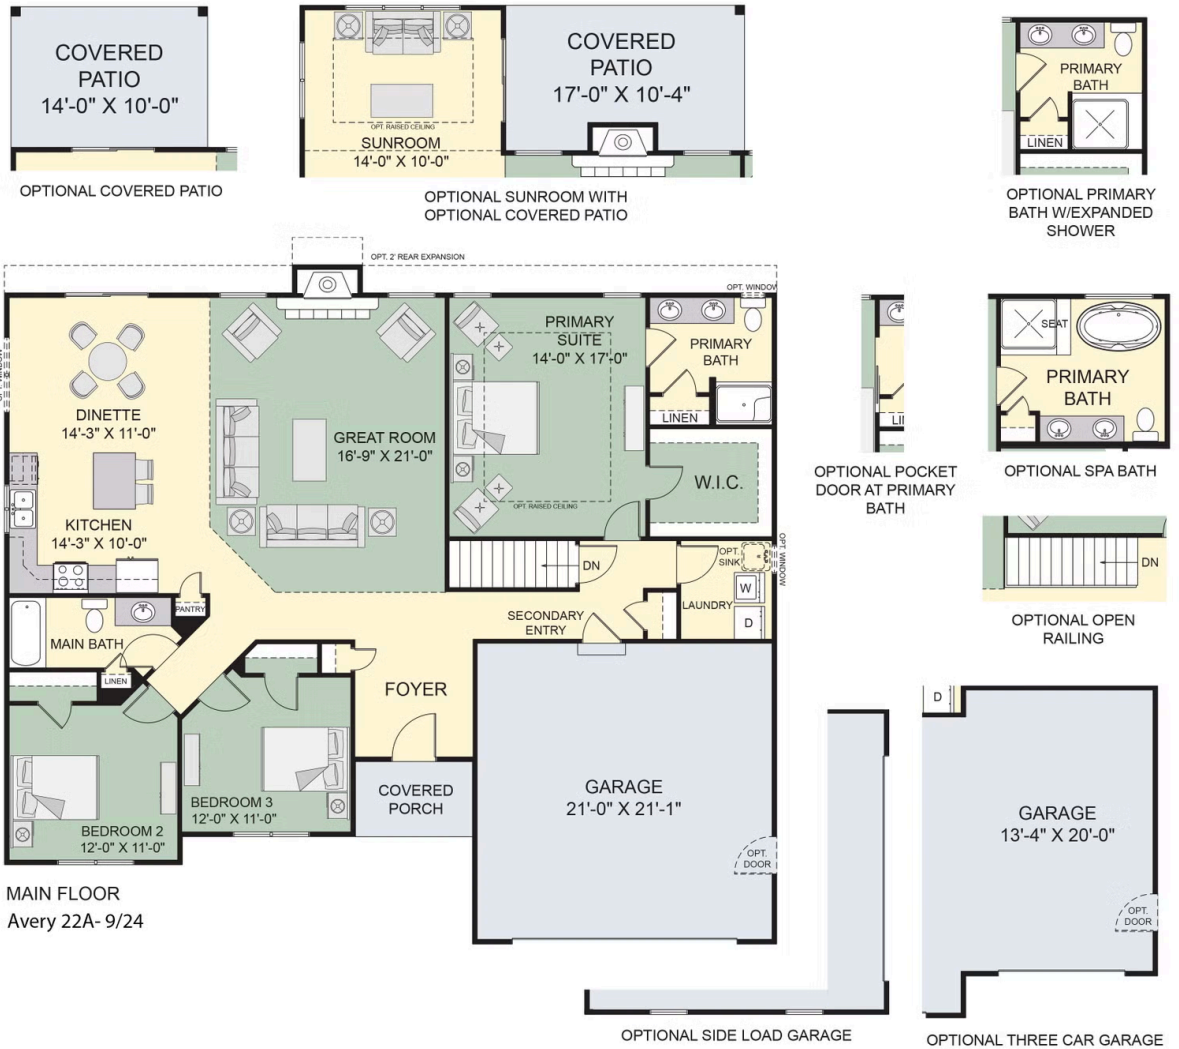

Priced From
\$699,900

5 Elevations Available

-  1,812+ Sq. Ft.
-  3 Bedrooms
-  2 Bathrooms
-  2 Car Garage

You feel as though you'll know the perfect home when you see it. It will sing to you, a pleasing chorus that says joy, comfort, and safety. While some homes might hum a little tune, The Avery, performs an aria. Showcasing a creative approach to single-level living, you'll discover that someone understands you want more than the basic, old reliable ranch design. Within this home over 1,800 square feet, you will live large with the smart layout—like the careful placement of every feature to give you the full advantage of its value. Like every Forbes Capretto design, we approach it with the understanding that this isn't just a house. It's the center of your world, where you manage every detail of your life—from making entertaining as effortless as possible to providing convenient storage, and plenty of it. The Avery combines classic architecture for the exterior with contemporary interior style. Open spaces, large windows, and features that reflect current trends are all incorporated in this 3-bedroom, 2-bath home. Wherever you are in your life, first-time homebuyer or celebrating your now-empty nest, come and see The Avery, and listen to the harmonies that represent your life here.

* Photos may depict some features no longer available.

Avery Main Floor with Options

All square footage is approximate. Renderings are artist's conceptions and may vary slightly from the actual home. Homes may be built in reverse of plans shown, depending on site conditions. Minor architectural changes may be made occasionally at the option of the builder. Please contact your Sales Consultant for details.