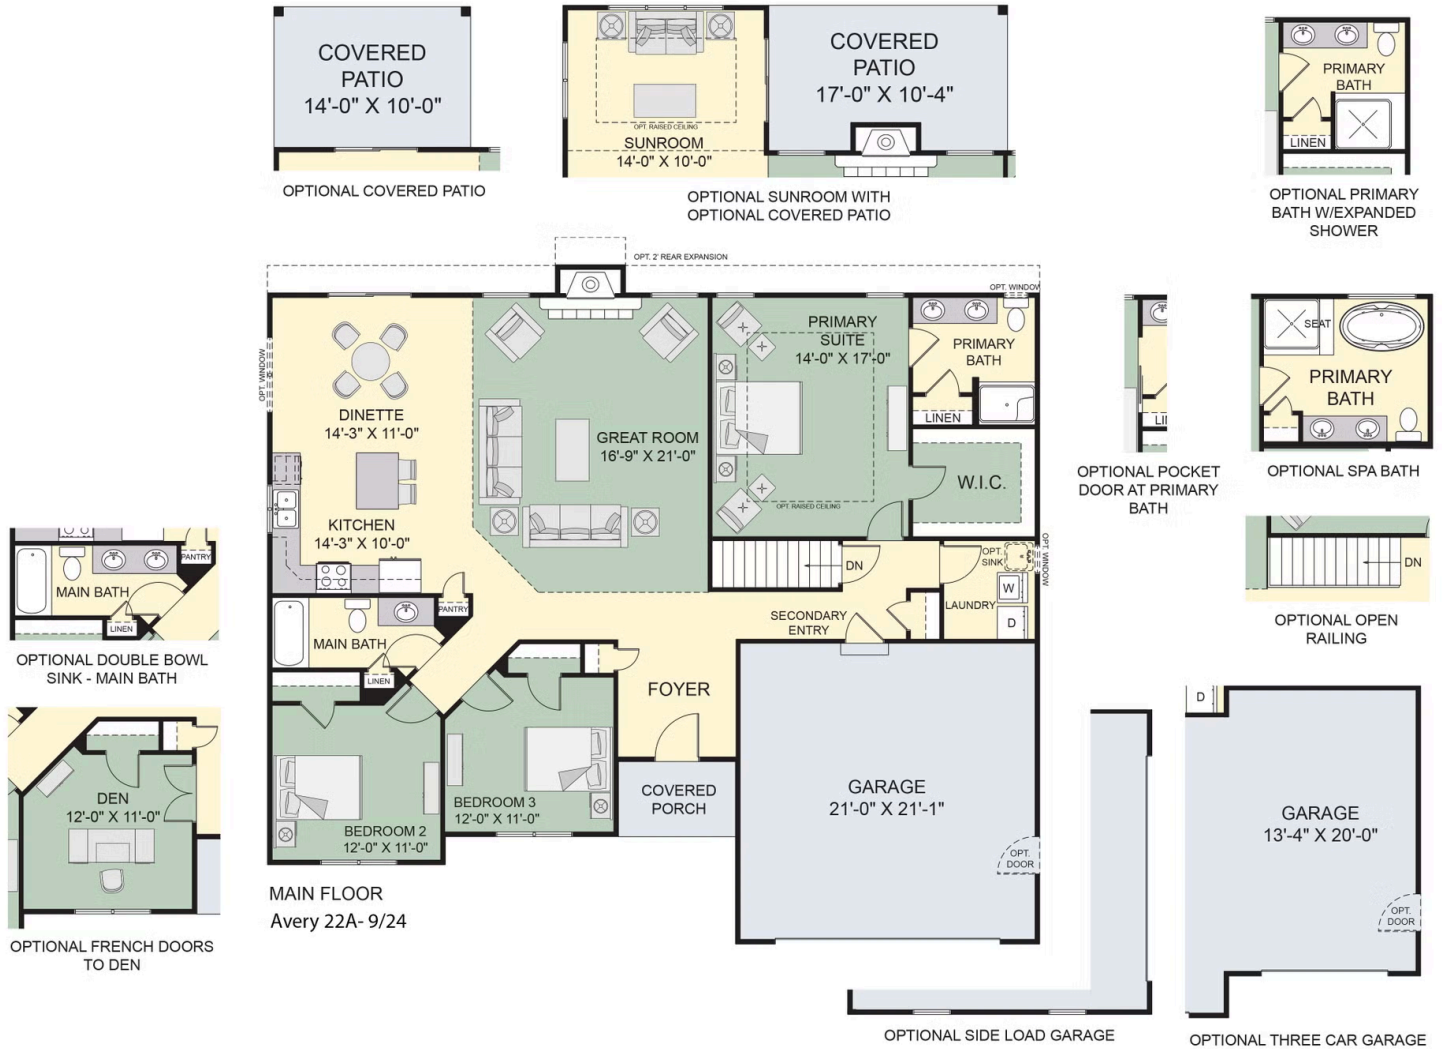

Priced From
\$699,900

5 Elevations Available

-  1,812+ Sq. Ft.
-  3 Bedrooms
-  2 Bathrooms
-  2 Car Garage

You feel as though you'll know the perfect home when you see it. It will sing to you, a pleasing chorus that says joy, comfort, and safety. While some homes might hum a little tune, The Avery, performs an aria. Showcasing a creative approach to single-level living, you'll discover that someone understands you want more than the basic, old reliable ranch design. Within this home over 1,800 square feet, you will live large with the smart layout—like the careful placement of every feature to give you the full advantage of its value. Like every Forbes Capretto design, we approach it with the understanding that this isn't just a house. It's the center of your world, where you manage every detail of your life—from making entertaining as effortless as possible to providing convenient storage, and plenty of it. The Avery combines classic architecture for the exterior with contemporary interior style. Open spaces, large windows, and features that reflect current trends are all incorporated in this 3-bedroom, 2-bath home. Wherever you are in your life, first-time homebuyer or celebrating your now-empty nest, come and see The Avery, and listen to the harmonies that represent your life here.

* Photos may depict some features no longer available.

Avery Main Floor with Options

All square footage is approximate. Renderings are artist's conceptions and may vary slightly from the actual home. Homes may be built in reverse of plans shown, depending on site conditions. Minor architectural changes may be made occasionally at the option of the builder. Please contact your Sales Consultant for details.