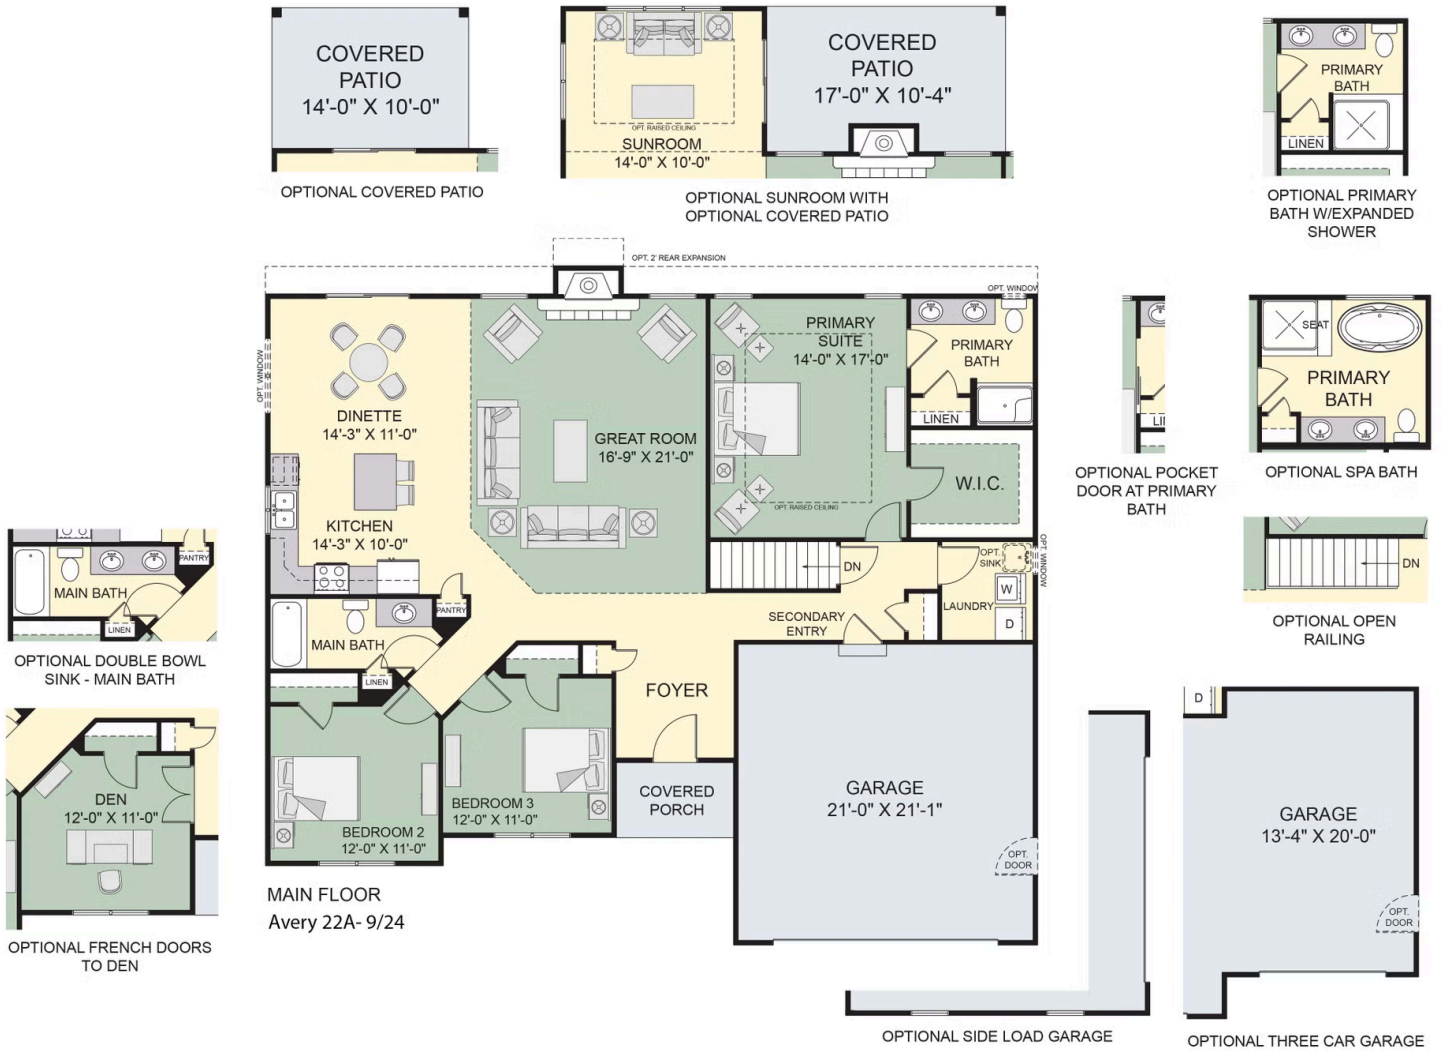

Priced From
\$699,900

5 Elevations Available

-  1,812+ Sq. Ft.
-  3 Bedrooms
-  2 Bathrooms
-  2 Car Garage

You feel as though you'll know the perfect home when you see it. It will sing to you, a pleasing chorus that says joy, comfort, and safety. While some homes might hum a little tune, The Avery, performs an aria. Showcasing a creative approach to single-level living, you'll discover that someone understands you want more than the basic, old reliable ranch design. Within this home over 1,800 square feet, you will live large with the smart layout—like the careful placement of every feature to give you the full advantage of its value. Like every Forbes Capretto design, we approach it with the understanding that this isn't just a house. It's the center of your world, where you manage every detail of your life—from making entertaining as effortless as possible to providing convenient storage, and plenty of it. The Avery combines classic architecture for the exterior with contemporary interior style. Open spaces, large windows, and features that reflect current trends are all incorporated in this 3-bedroom, 2-bath home. Wherever you are in your life, first-time homebuyer or celebrating your now-empty nest, come and see The Avery, and listen to the harmonies that represent your life here.

* Photos may depict some features no longer available.

Avery Main Floor with Options

All square footage is approximate. Renderings are artist's conceptions and may vary slightly from the actual home. Homes may be built in reverse of plans shown, depending on site conditions. Minor architectural changes may be made occasionally at the option of the builder. Please contact your Sales Consultant for details.