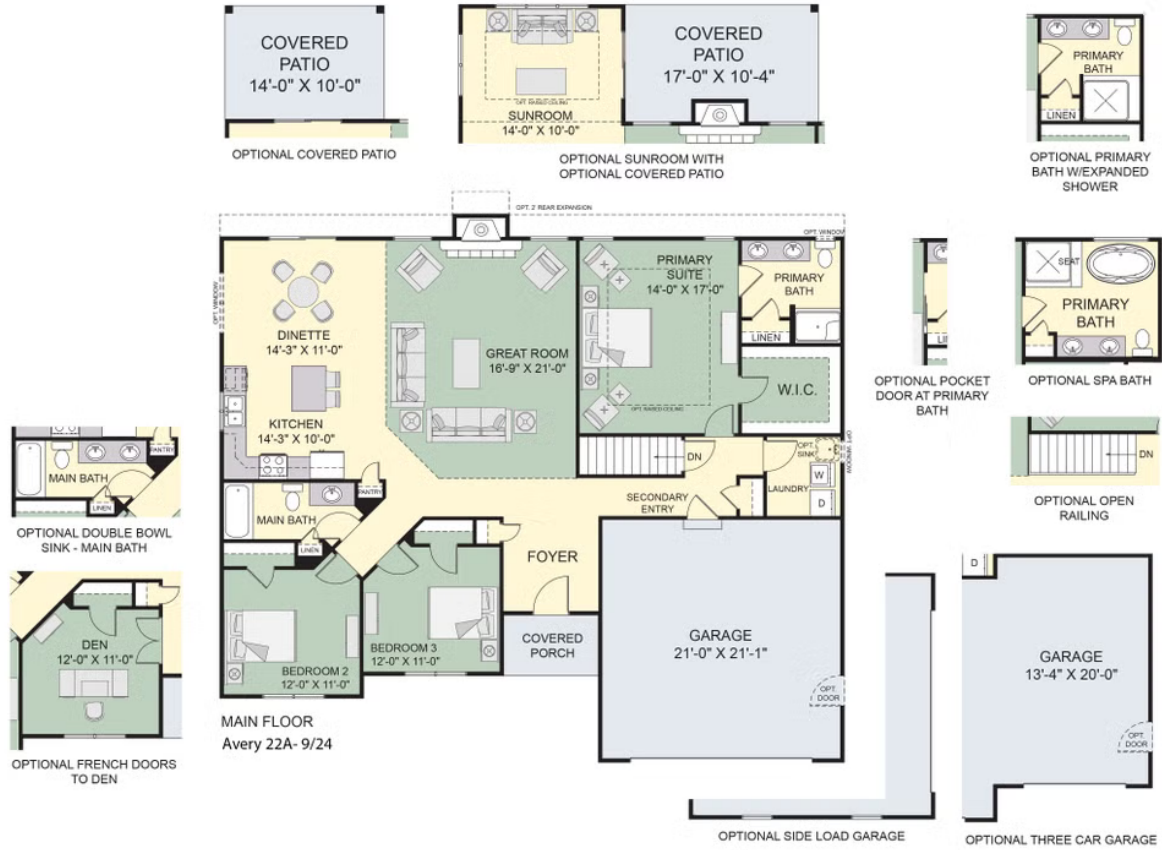

Priced From
\$699,900

5 Elevations Available

-  1,812+ Sq. Ft.
-  3 Bedrooms
-  2 Bathrooms
-  2 Car Garage

You feel as though you'll know the perfect home when you see it. It will sing to you, a pleasing chorus that says joy, comfort, and safety. While some homes might hum a little tune, The Avery, performs an aria. Showcasing a creative approach to single-level living, you'll discover that someone understands you want more than the basic, old reliable ranch design. Within this home over 1,800 square feet, you will live large with the smart layout—like the careful placement of every feature to give you the full advantage of its value. Like every Forbes Capretto design, we approach it with the understanding that this isn't just a house. It's the center of your world, where you manage every detail of your life—from making entertaining as effortless as possible to providing convenient storage, and plenty of it. The Avery combines classic architecture for the exterior with contemporary interior style. Open spaces, large windows, and features that reflect current trends are all incorporated in this 3-bedroom, 2-bath home. Wherever you are in your life, first-time homebuyer or celebrating your now-empty nest, come and see The Avery, and listen to the harmonies that represent your life here.

* Photos may depict some features no longer available.

Avery Main Floor with Options

All square footage is approximate. Renderings are artist's conceptions and may vary slightly from the actual home. Homes may be built in reverse of plans shown, depending on site conditions. Minor architectural changes may be made occasionally at the option of the builder. Please contact your Sales Consultant for details.