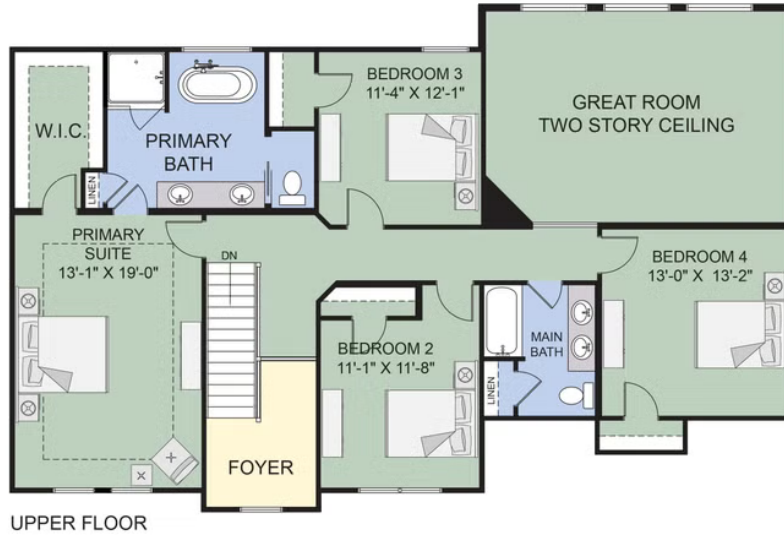

UNDER CONSTRUCTION

Home Priced At
\$874,900

Plan: The Crestwood

-  2,982+ Sq. Ft.
-  4 Bedrooms
-  2.5 Bathrooms

A home that is intelligently designed gives you something essential: choices.

The Crestwood is a versatile home design that starts with exquisite architecture.

This 4-bedroom home blends nearly 3,000 square feet in 2 levels. The open concept on the main level gives you space to cook, dine, relax, play, and entertain—all at the same time, if you like. Large windows stream natural light into your home, filling it with the “sunshine vitamin”. Just beyond the open living area, a large formal dining room extends your entertaining possibilities. The owner’s choice room off the foyer provides another opportunity: home office, fitness room, or something else?

On the second level, the 4 bedrooms have been situated so that the entrances are spread apart to offer more privacy, an essential feature that can be overlooked in some floor plans. Your primary suite, which includes a dressing area, expansive walk-in closet, and a private bath retreat. The 3 additional bedrooms are also accompanied by a full bath.

First Floor

MAIN FLOOR

Second Floor

Design Selections

The Crestwood

5711 Dorothy Cr, Clarence, NY 14031
Homesite # 20

KITCHEN  COUNTERTOPS - QUARTZ  CABINETS 		EXTERIOR 
FLOORING LUXURY VINYL PLANK 	CARPET 	BATHROOMS PRIMARY BATH SHOWER WALL  PRIMARY BATH CABINETS  MAIN BATH CABINETS 
LIGHTING    	PRIMARY BATH COUNTERTOP - QUARTZ  MAIN BATH COUNTERTOP - QUARTZ 	MAIN BATH FAUCET  POWDER ROOM FAUCET  PRIMARY BATH FAUCET 