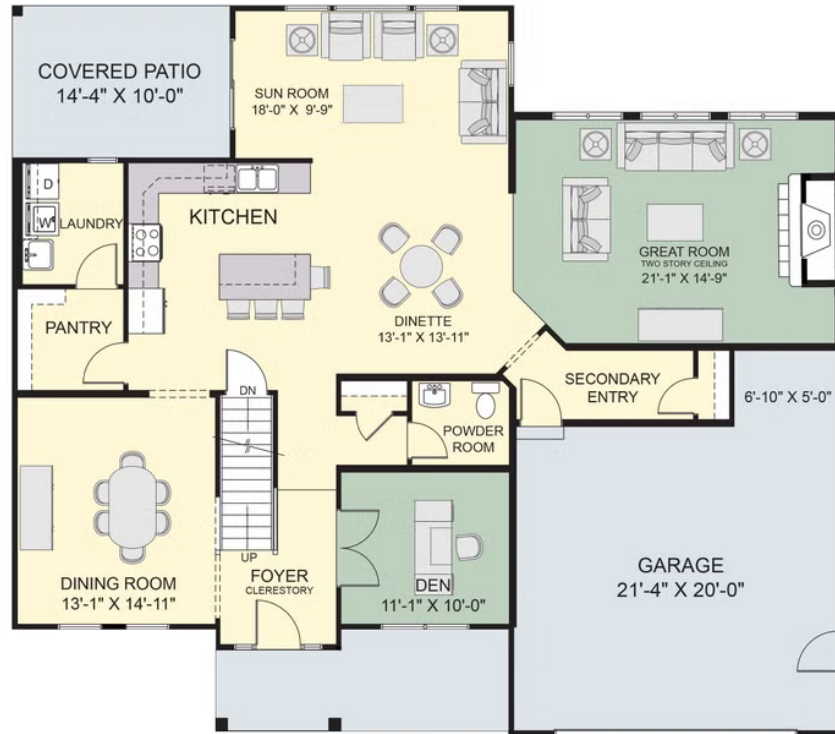

First Floor

MAIN FLOOR