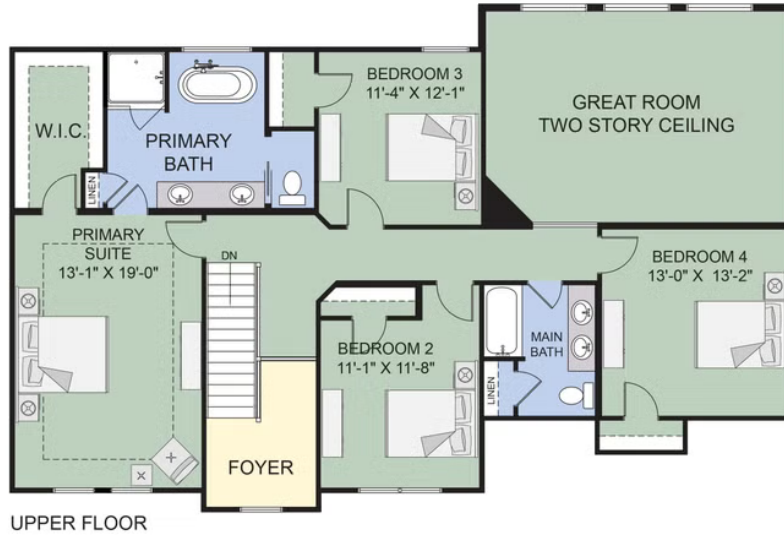

UNDER CONSTRUCTION

Home Priced At
\$829,900

Plan: The Crestwood

 2,982+ Sq. Ft.

 4 Bedrooms

 2.5 Bathrooms

Welcome to a community that gives you a new view of what “home” should mean.

Imagine a place where the peaceful drive home is a prelude to what lies ahead. Leading to a community where beautiful homes are surrounded by large yards. Where neighborhood pride is clearly demonstrated in the pristine surroundings—from the tree-lined streets and tranquil ponds to the landscaped yards. Cannon Woods presents this picturesque homecoming.

We're building the Crestwood, a versatile home design that starts with exquisite architecture.

This 4-bedroom home blends nearly 3,000 square feet in 2 levels. The open concept on the main level gives you space to cook, dine, relax, play, and entertain—all at the same time, if you like. Large windows stream natural light into your home, filling it with the “sunshine vitamin”. Just beyond the open living area, a large formal dining room extends your entertaining possibilities.

On the second level, the 4 bedrooms have been situated so that the entrances are spread apart to offer more privacy, an essential feature that can be overlooked in some floor plans. Your primary suite, which includes a dressing area, expansive walk-in closet, and a private bath retreat. The 3 additional bedrooms are also accompanied by a full bath.

First Floor

MAIN FLOOR

Second Floor

Design Selections

The Crestwood

5711 Dorothy Cr, Clarence, NY 14031
Homesite # 20

Disclaimer: Although every effort is made to show an accurate representation, actual products may have slight variation in color.