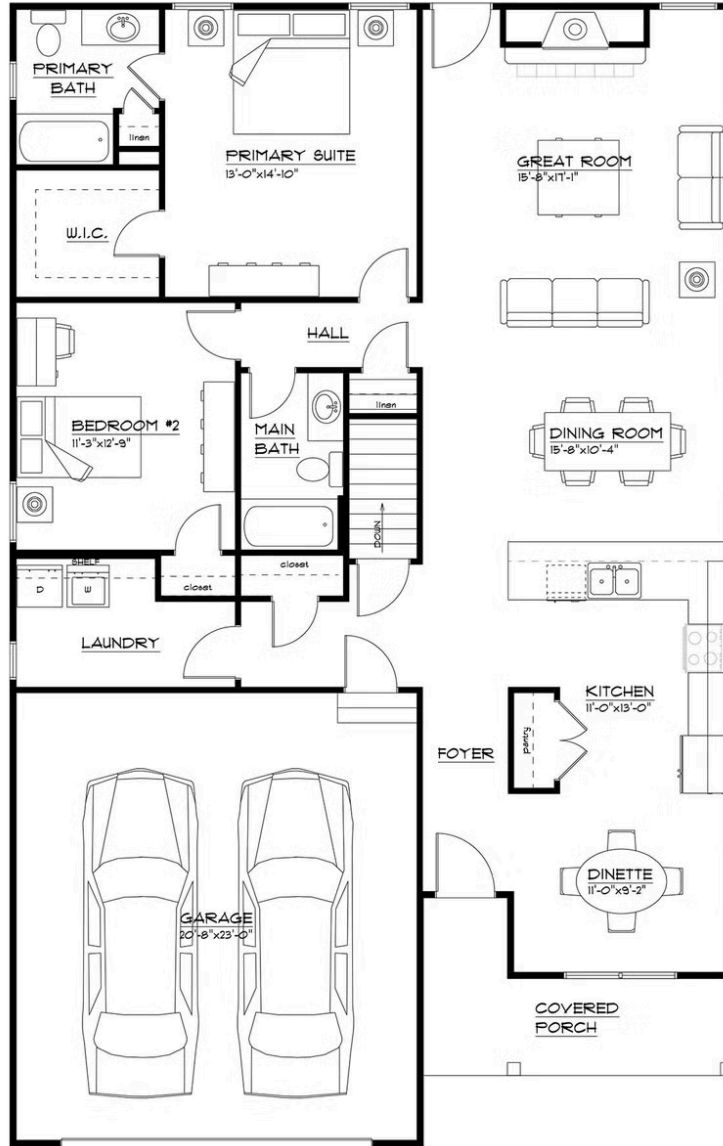

Priced From  
**\$457,500**

4 Elevations Available

-  1,550+ Sq. Ft.
-  2 - 3 Bedrooms
-  2 - 3 Bathrooms
-  2 Car Garage

Welcome to **The Angelina**, a thoughtfully designed home that combines modern convenience with timeless style. Starting at **1,550 square feet**, this **two-bedroom, two-bath** layout offers a spacious and open floor plan, ideal for comfortable living and effortless entertaining.

Step inside to find the **open kitchen and dinette**—perfect for gathering, seamlessly flowing into the Dining room and **bright and airy great room**, complete with a cozy **gas fireplace**. A **first-floor laundry room** adds everyday convenience, while the **attached two-car garage** provides ample storage and easy access.

For those seeking additional space, The Angelina offers flexible expansion options. Personalize your home with an **optional second story**, featuring either a **loft and third bedroom** or a **loft, third bedroom, and third full bath**, creating even more room to suit your needs. Enhance your living space further with a **sunroom or covered patio**, perfect for relaxing and enjoying the outdoors.

**FLOOR PLAN**

THE "ANGELINA 225"  
2/3/2025  
LIVING AREA: 1550 S.F.  
OVERALL DIMENSIONS:  
37'-4" x 59'-0"

Ranch  
**The Angelina**  
Pleasant Creek

NEW HOME SPECIALIST  
Hannah  
Call Us @ 716-770-6040  
sales@forbeshomes.com