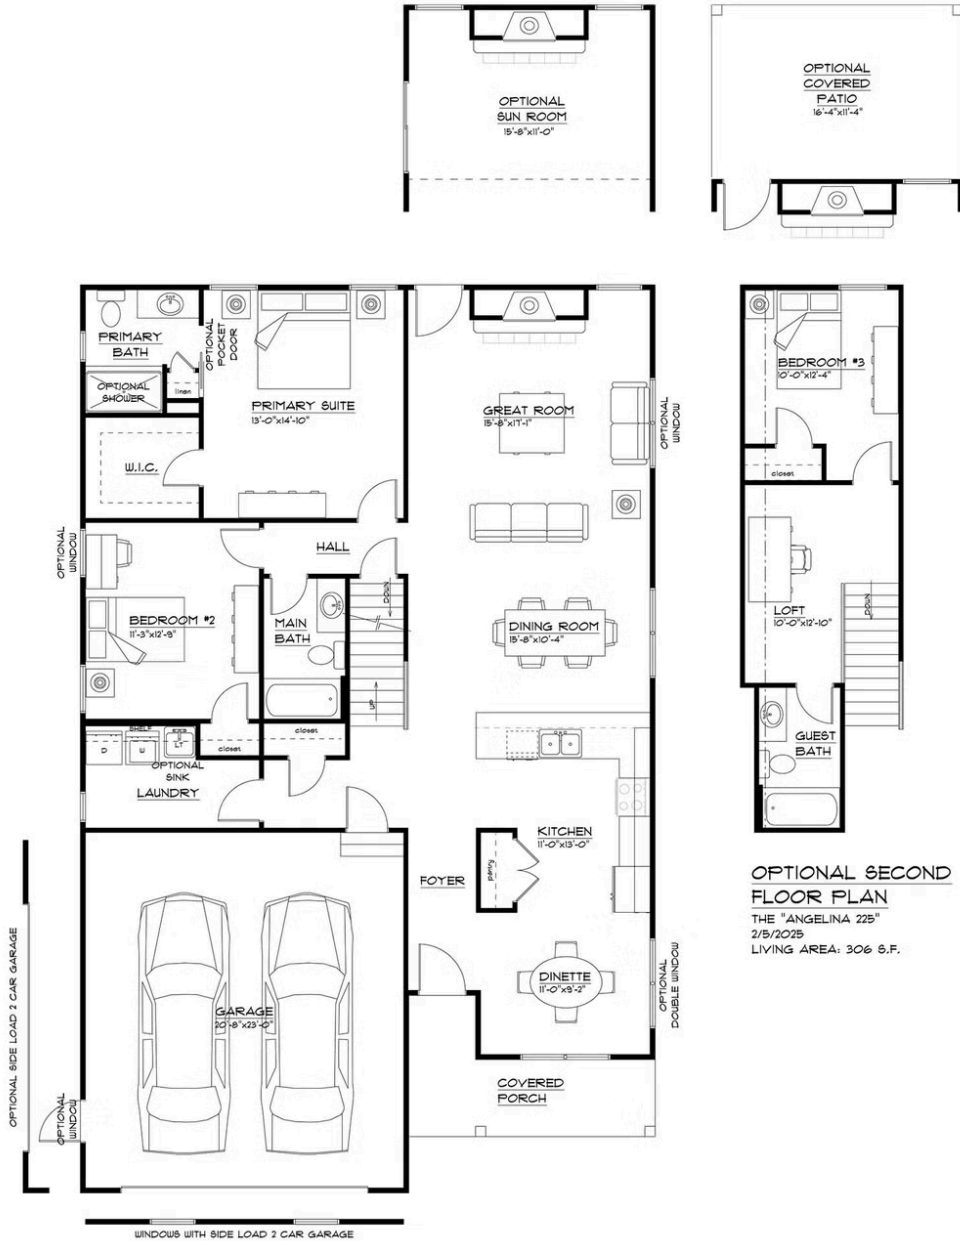

Priced From  
**\$457,500**

4 Elevations Available

-  1,550+ Sq. Ft.
-  2 - 3 Bedrooms
-  2 - 3 Bathrooms
-  2 Car Garage

Welcome to **The Angelina**, a thoughtfully designed home that combines modern convenience with timeless style. Starting at **1,550 square feet**, this **two-bedroom, two-bath** layout offers a spacious and open floor plan, ideal for comfortable living and effortless entertaining.

Step inside to find the **open kitchen and dinette**—perfect for gathering, seamlessly flowing into the Dining room and **bright and airy great room**, complete with a cozy **gas fireplace**. A **first-floor laundry room** adds everyday convenience, while the **attached two-car garage** provides ample storage and easy access.

For those seeking additional space, The Angelina offers flexible expansion options. Personalize your home with an **optional second story**, featuring either a **loft and third bedroom** or a **loft, third bedroom, and third full bath**, creating even more room to suit your needs. Enhance your living space further with a **sunroom or covered patio**, perfect for relaxing and enjoying the outdoors.

**FLOOR PLAN**

THE "ANGELINA 225"  
2/3/2025  
LIVING AREA: 1550 S.F.  
OVERALL DIMENSIONS:  
37'-4" x 59'-0"

Ranch  
**The Angelina**  
Pleasant Creek

NEW HOME SPECIALIST  
Hannah  
Call Us @ 716-770-6040  
sales@forbeshomes.com