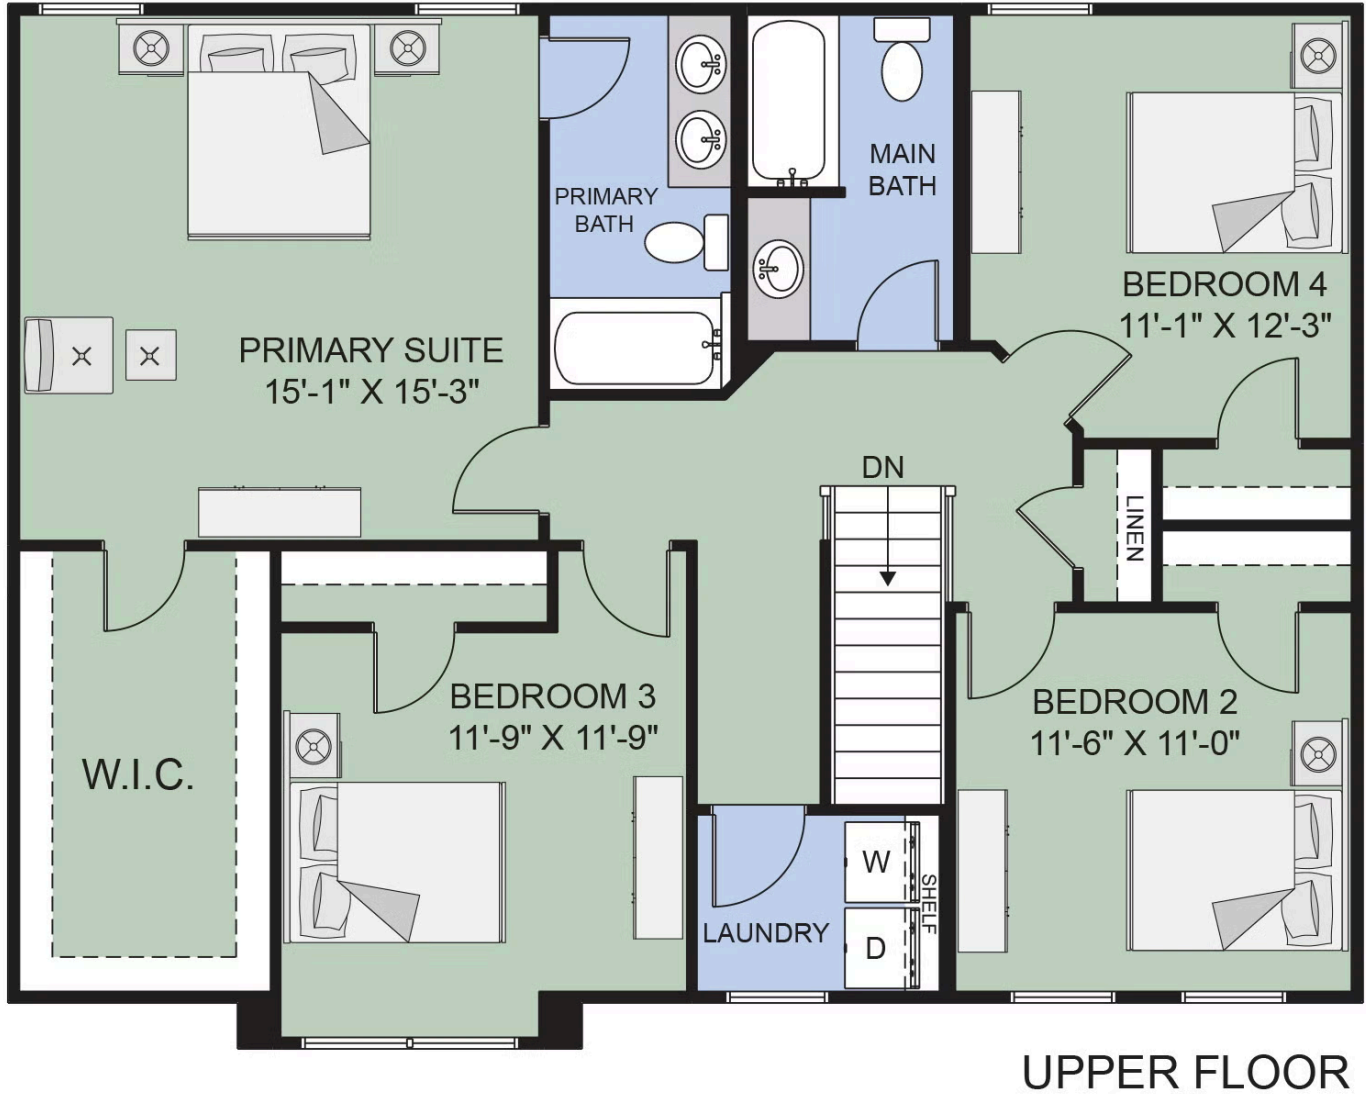

The first floor also includes a flexible space, perfectly suited as a dining room, home office, or cozy retreat to meet your needs. A convenient powder room adds extra functionality to the main level, and the attached two-car garage provides ample space for vehicles, storage, and more.

Upstairs, you'll find a luxurious owner's suite, complete with a generous walk-in closet and a private bath featuring a double-bowl vanity for added comfort. Laundry day is a breeze with a convenient second-floor laundry center, eliminating the hassle of carrying loads up and down the stairs. Three additional bedrooms and a full hall bath complete this thoughtfully crafted upper level.

Experience the perfect balance of form and function in the Bailey, designed to fit your lifestyle and create memories for years to come.

* Photos may depict some features no longer available.

First Floor

MAIN FLOOR

Second Floor

Selections

The Bailey

3416 Cedar Valley Way, Hamburg NY 14075
Homesite # 65

KITCHEN

COUNTERTOPS - QUARTZ

SURROUND CABINETS