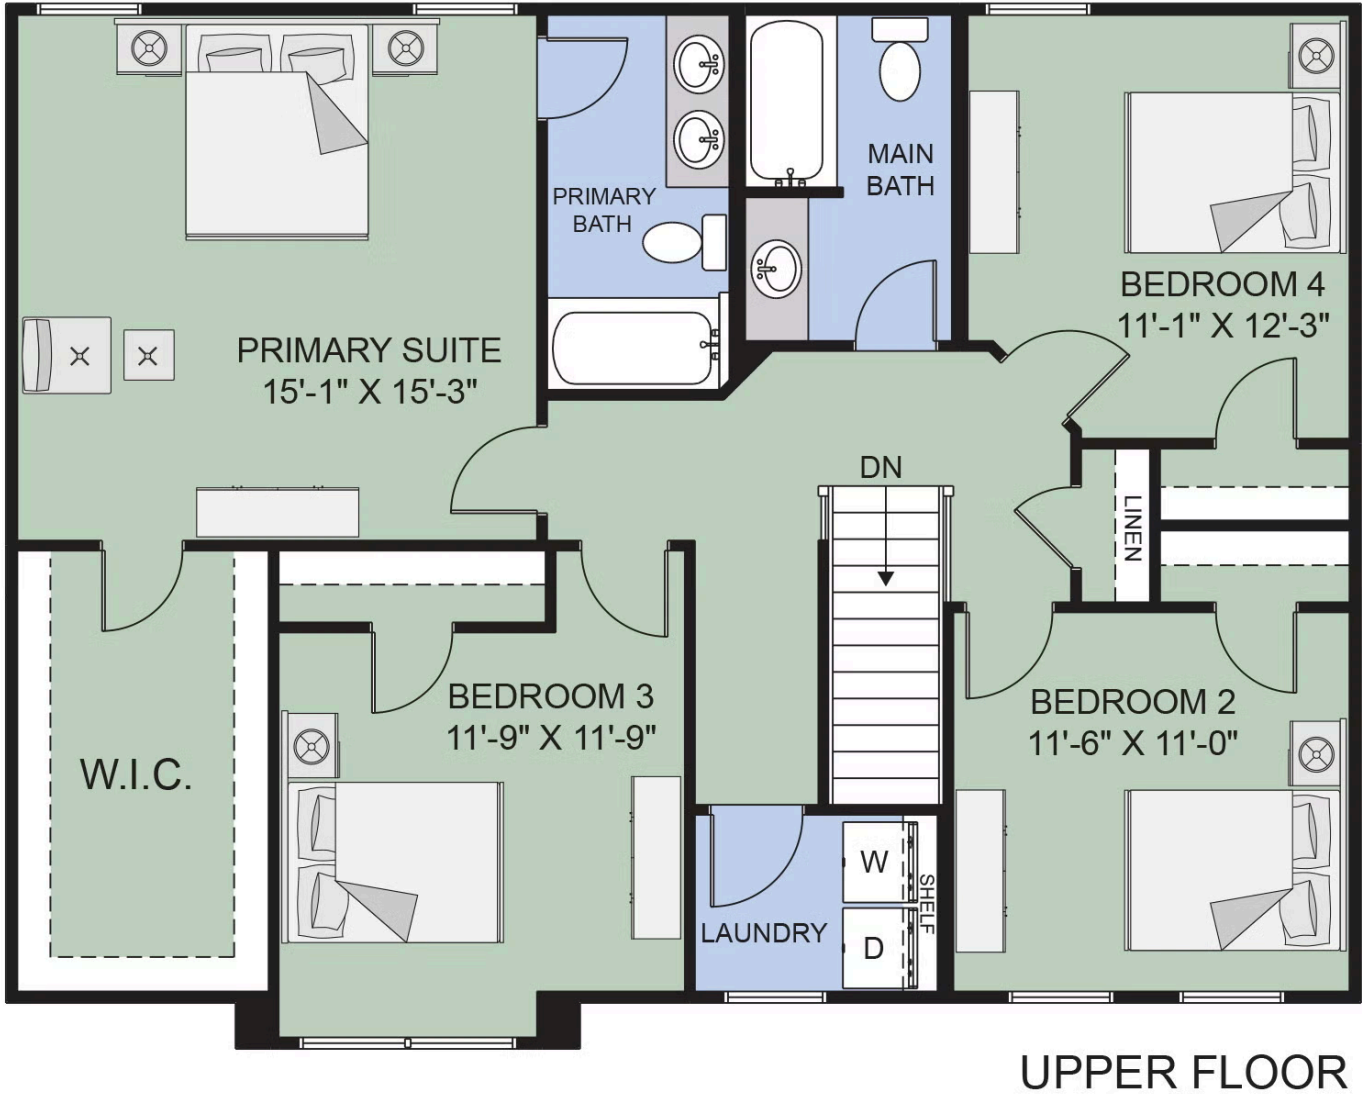

The first floor also includes a flexible space, perfectly suited as a dining room, home office, or cozy retreat to meet your needs. A convenient powder room adds extra functionality to the main level, and the attached two-car garage provides ample space for vehicles, storage, and more.

Upstairs, you'll find a luxurious owner's suite, complete with a generous walk-in closet and a private bath featuring a double-bowl vanity for added comfort. Laundry day is a breeze with a convenient second-floor laundry center, eliminating the hassle of carrying loads up and down the stairs. Three additional bedrooms and a full hall bath complete this thoughtfully crafted upper level.

Experience the perfect balance of form and function in the Bailey, designed to fit your lifestyle and create memories for years to come.

* Photos may depict some features no longer available.

First Floor

MAIN FLOOR

Second Floor

Selections

The Bailey
3416 Cedar Valley Way, Hamburg NY 14075
Homesite # 65

KITCHEN

FLOORING

LUXURY VINYL PLANK

CARPET