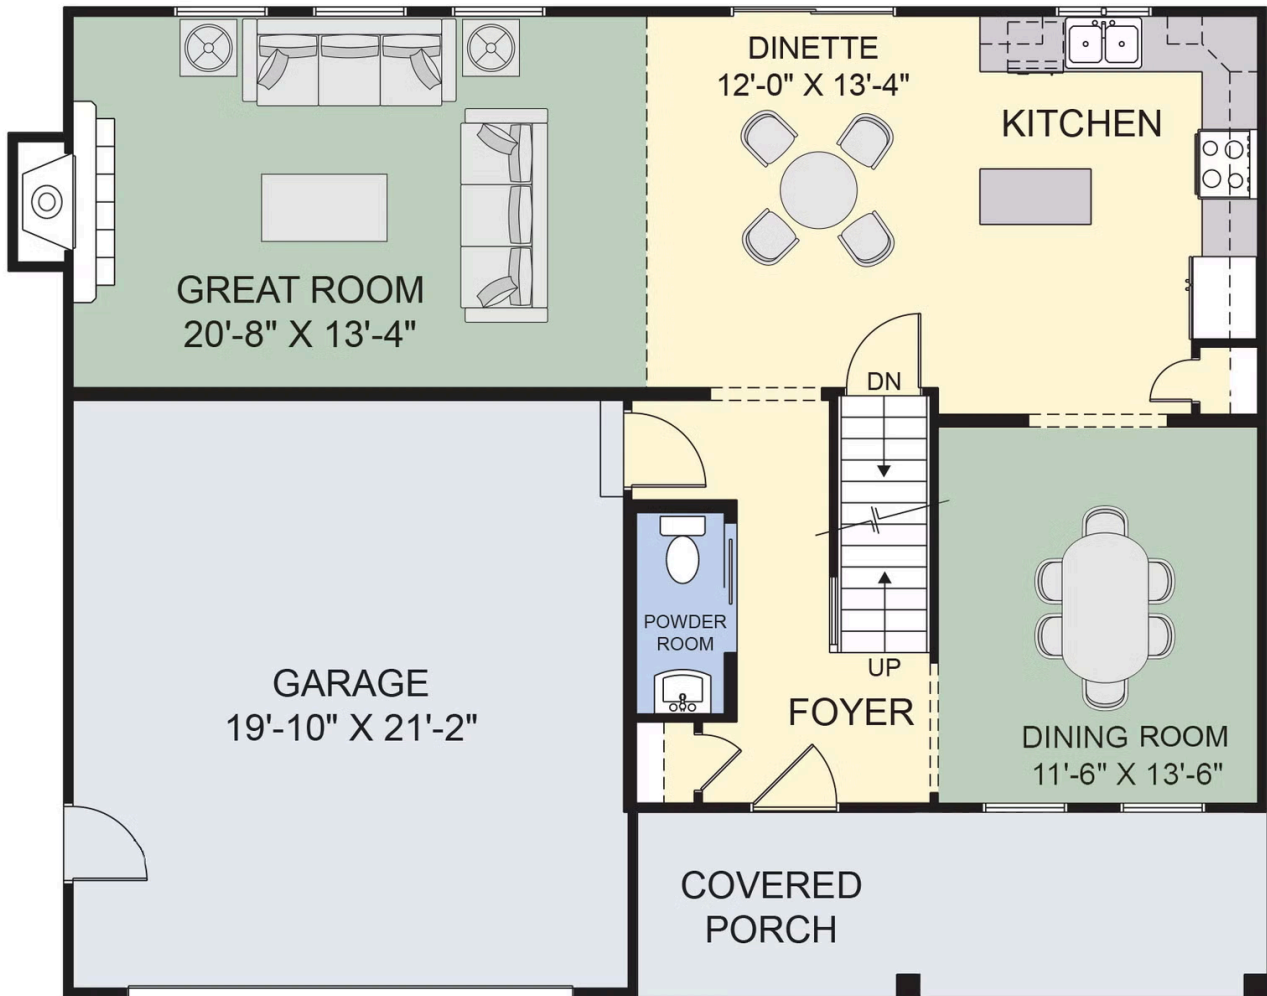

UNDER CONSTRUCTION

Home Priced At
\$529,900

Plan: The Bailey

Elevation: 3416 Cedar Valley Front
Elevation

 **2,112+ Sq. Ft.**

 **4 Bedrooms**

 **2.5 Bathrooms**

Welcome to the Bailey, a thoughtfully designed home that blends convenience with style in our Pleasant Creek community, Hamburg, NY. This charming floorplan offers an open-concept living space, ideal for hosting and everyday living. The heart of the home features a modern kitchen with ample counter space, an undermount sink, and a versatile island perfect for meal prep or gathering with loved ones.

The first floor also includes a flexible space, perfectly suited as a dining room, home office, or cozy retreat to meet your needs. A convenient powder room adds extra functionality to the main level, and the attached two-car garage provides ample space for vehicles, storage, and more.

Upstairs, you'll find a luxurious owner's suite, complete with a generous walk-in closet and a private bath featuring a double-bowl vanity for added comfort. Laundry day is a breeze with a convenient second-floor laundry center, eliminating the hassle of carrying loads up and down the stairs. Three additional bedrooms and a full hall bath complete this thoughtfully crafted upper level.

Experience the perfect balance of form and function in the Bailey, designed to fit your lifestyle and create memories for years to come.

* Photos may depict some features no longer available.

First Floor