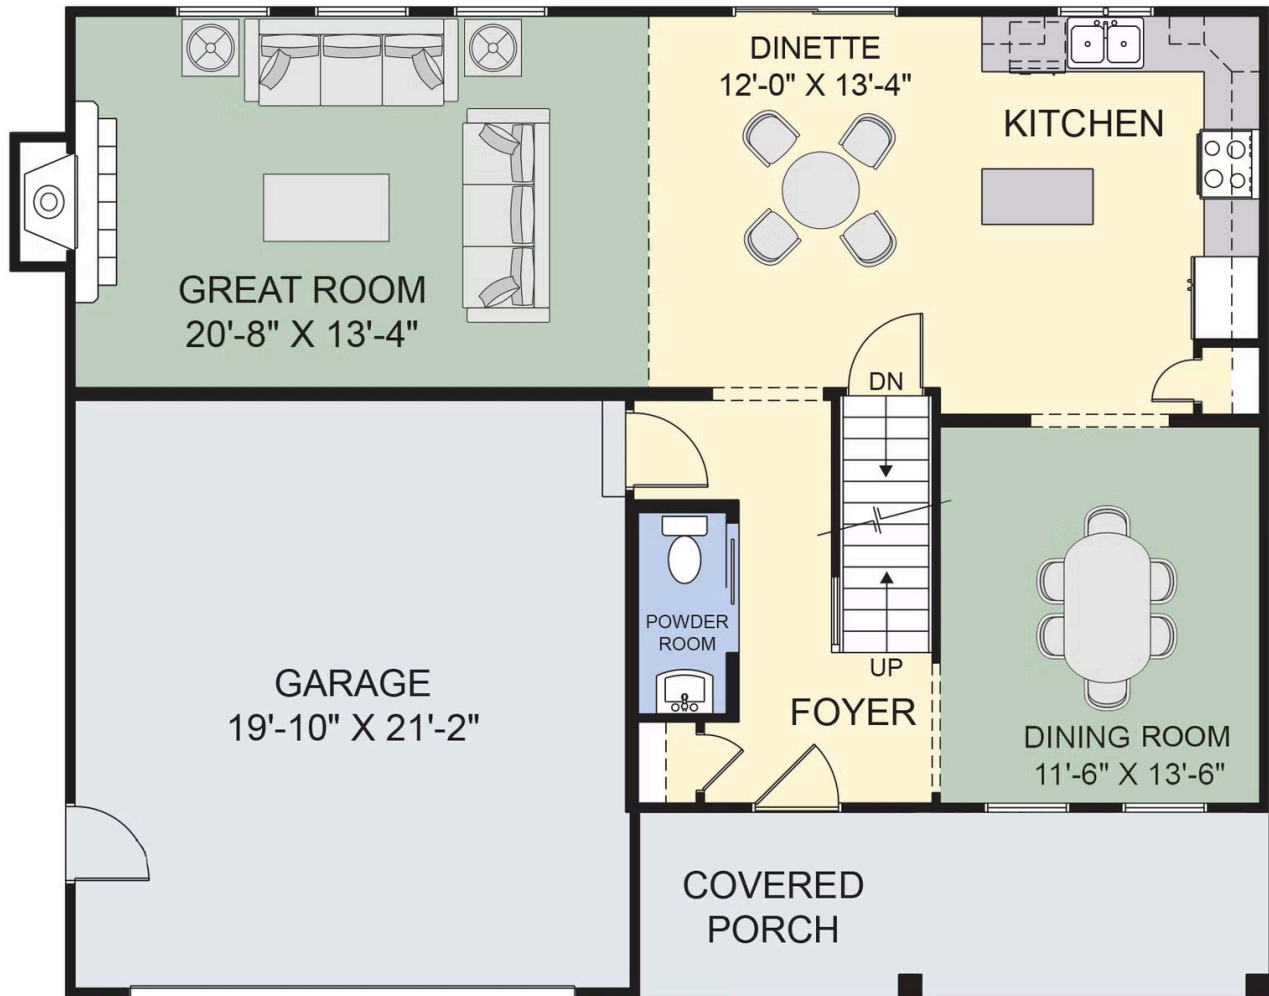

Home Priced At
\$529,900

Plan: The Bailey

Elevation: 3416 Cedar Valley Front
Elevation

 **2,112+ Sq. Ft.**

 **4 Bedrooms**

 **2.5 Bathrooms**

Welcome to the Bailey, a thoughtfully designed home that blends convenience with style in our Pleasant Creek community, Hamburg, NY. This charming floorplan offers an open-concept living space, ideal for hosting and everyday living. The heart of the home features a modern kitchen with ample counter space, an undermount sink, and a versatile island perfect for meal prep or gathering with loved ones.

The first floor also includes a flexible space, perfectly suited as a dining room, home office, or cozy retreat to meet your needs. A convenient powder room adds extra functionality to the main level, and the attached two-car garage provides ample space for vehicles, storage, and more.

Upstairs, you'll find a luxurious owner's suite, complete with a generous walk-in closet and a private bath featuring a double-bowl vanity for added comfort. Laundry day is a breeze with a convenient second-floor laundry center, eliminating the hassle of carrying loads up and down the stairs. Three additional bedrooms and a full hall bath complete this thoughtfully crafted upper level.

Experience the perfect balance of form and function in the Bailey, designed to fit your lifestyle and create memories for years to come.

* Photos may depict some features no longer available.

First Floor